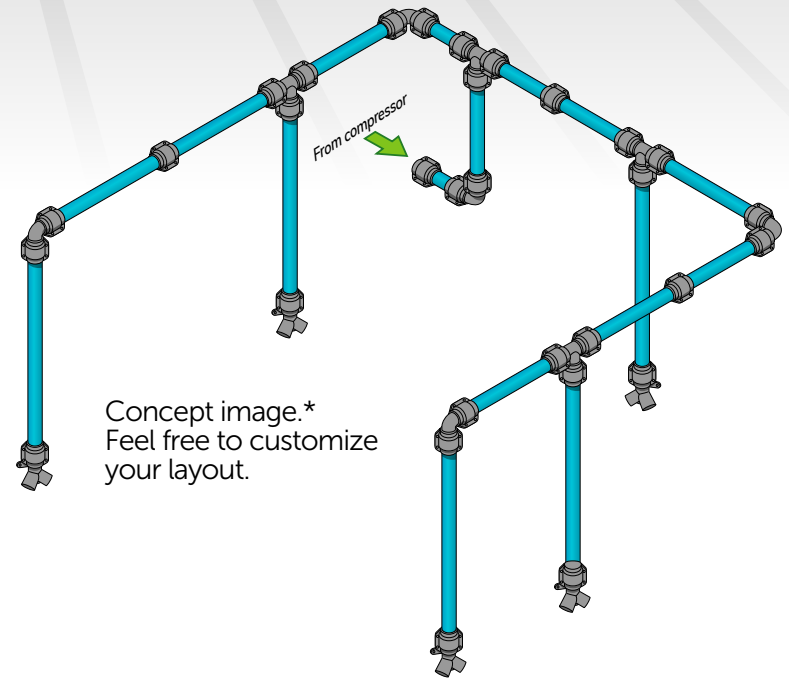

5-Station Component List

QTY	DESCRIPTION
24	7' lengths of 1" blue aluminum pipe
12	5' lengths of 1" blue aluminum pipe
23	1" union connectors
30	1" pipe mounting clips
5	1" elbow connectors
4	1" tee connectors
5	1" outlet stations with two 1/2" female NPT ports
1	1" pipe to 3/4" male NPT adapter (for compressor connection)